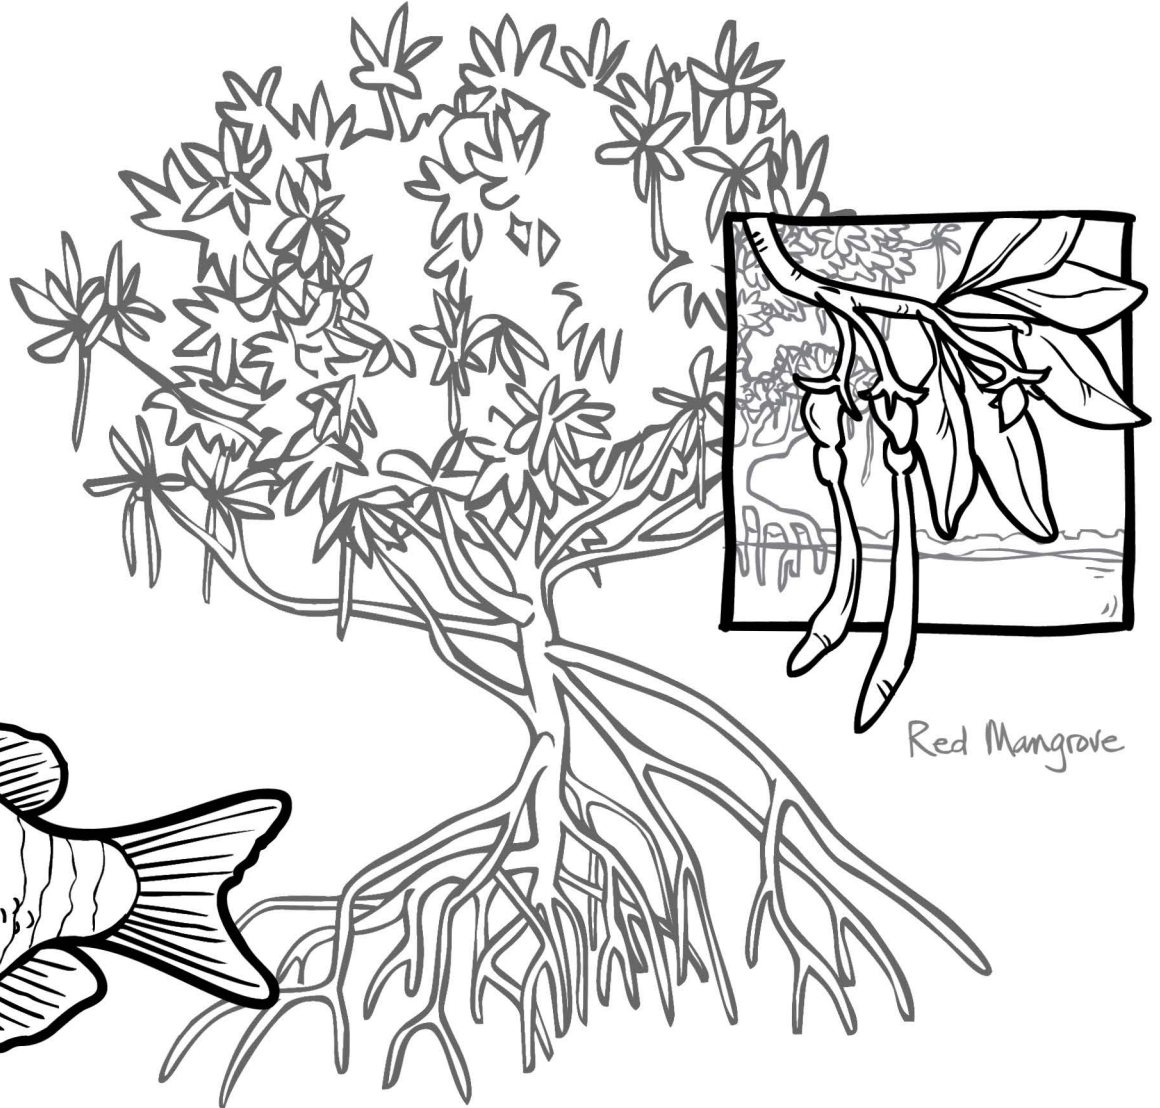

MANGROVE SWAMP

Natural Community

- ① Tree Snail ② Red Mangrove ③ Brown Pelican
④ White Ibis ⑤ Sheepshead ⑥ Fiddler Crab

MANGROVE SWAMP
#FLStateParks

Tree Snail

Fiddler Crab

White Ibis

Roseate Spoonbill

Red Mangrove

Sheepshead